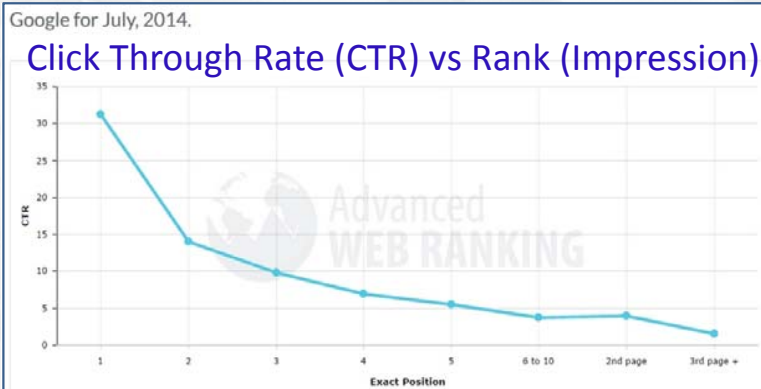

SEO or SEM

SEO – Search Engine Optimization – Natural
SEM – Search Engine Marketing – PAY TO PLAY
Impression – Your website on SERP results
CTR – Click Through Rate
Users Click through as % of Impressions

56% Click Through on Top 3 SEO

HTTPS://MOZ.COM/BLOG

Deciphering a SERP (Search Engine Results Page)

Search Window

Number of SERPs

Sponsored Links (SEM)

Organic Results (SEO)

Sponsored Links (SEM)