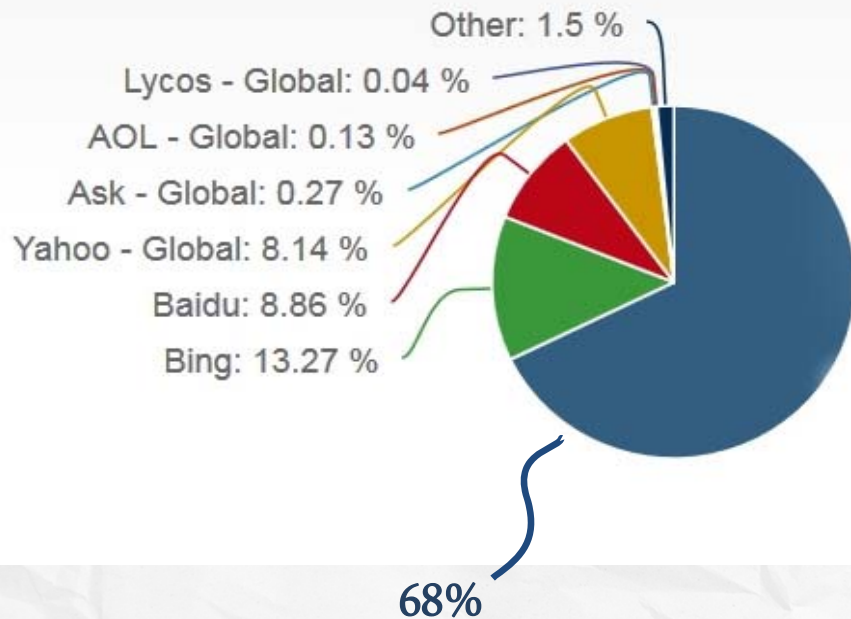

TFG VPP WEBSITES SEO PERFORMANCE CREATES BEST COMPANY VALUE

94%
of online traffic to TFG
business websites comes
from search engines.

262%
Average Increase in TFG VPP
site Traffic since October 2016
Structured Content Websites

1,258
Number of Timber Frame
Keywords analyzed from
12 TFG Member Websites

\$0 to \$19,900
Range of SEO “free” value
for VPPs vs. pay-per-click
marketing (SEM)

SEO Pyramid & Seminar Content

Each TFG VPP SEO Webinar will present new subject matter and provide updated information on prior seminars content

Search Engines Market Share

&

Checklist to Improve Your SEO

Google Market Share

Assumption: If it works with Google, it works ...

1. Join TFG as Company Member and VPP to create backlinks and capture TFG website's link authority
2. Complete Company VPP Profile on TFG Site with similar relevant content as your website
3. Link to TFG Site from Your Website and seek link diversity from affiliates, customers, and blogs
4. Create Compelling Relevant Content focused on your users – average text > 1700 words and use EXACT MATCH ANCHOR TEXT
5. Create “meaningful” headers and photo descriptions using specific keywords similar to relevant content
6. Enhance content with at least one image which is named using content on image related to users
7. Use “long-tail keywords” for location-specific SEO and content reinforcement
8. Speed matters – 1.8 sec vs. 2.4 sec affects rank some, 5 sec increases bounce rate which decreases SEO.
9. Social Media integrated with timely Blog Postings
10. Post Videos of your work with testimonials