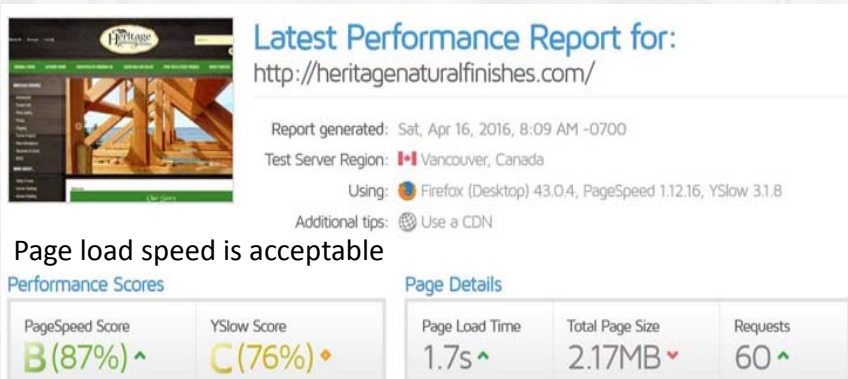

Content – Use at least One Image with Consistent Message

Heritage Natural Finishes

Challenging Market for SEO - High number of keywords, but low traffic cost indicates that the organic keywords have minimal searches or site ranking is 2nd or higher page. Focus content on strong keywords with high cost-per-click and high volume.

Images hosted on picasaweb.google.com which are **unreadable** by Google SEO "bots"

Lacks anchor text and header explaining one significant image. Google cannot figure out what content is, and Image name is not descriptive, number "1107-1.jpg" does not reinforce content.