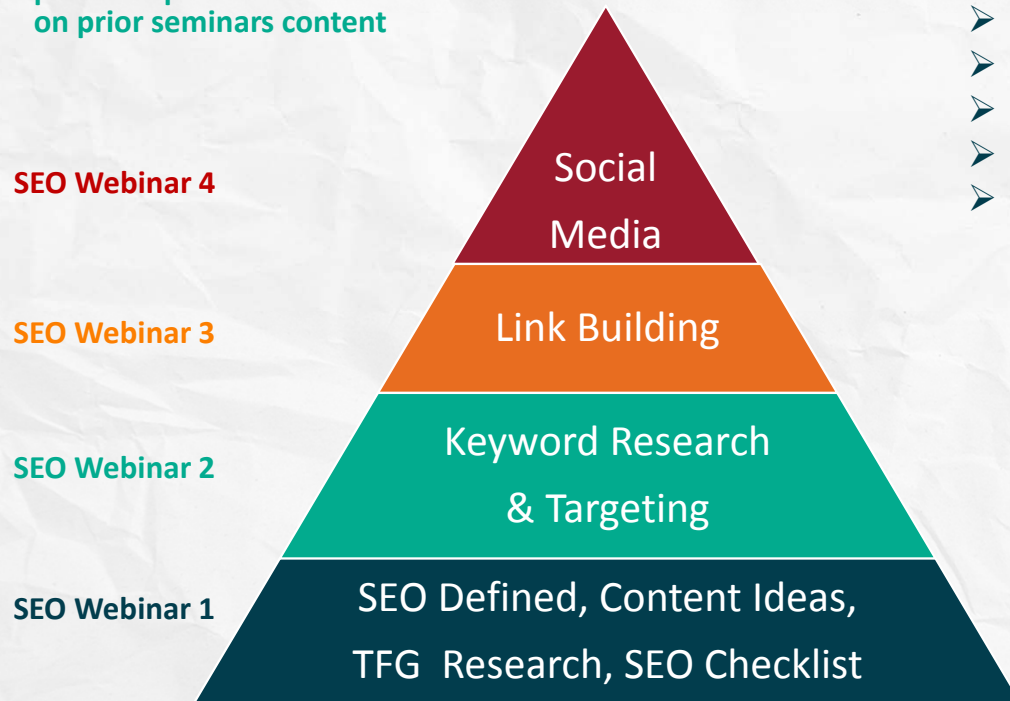

SEO Pyramid & Seminar Content

Each TFG VPP SEO Webinar will present new subject matter and provide updated information on prior seminars content

TFG VPP Benefits – “SHOW ME”

- TFG website has 52 rating for link authority “Google Juice”
- TFG website has 2,300 Backlinks
- TFG Website has 273 Referring Domains
- TFG website highest % Top 10 keywords increase, since launch
- VPPs have dedicated web page on TFG site increasing SEO
- VPPs have Photo Gallery on TFG website, lead generation
- VPPs have access to timber frame specific marketing & tools
  - Quarterly SEO Seminars – Optimize Websites
  - Timber Framing Keyword Database – Tight Content
  - Social Media Links – Free Content and More Traffic
  - Timber Framing Blog – Content, Interest, Links
  - Timber Frame Engineering Documents – Tech Content
  - “Concierge Service” to help you get started – Fast & Easy
  - Website expert under long term contract – Tech Expert
  - TF-specific Analysis Tools and Reports – Save Time
  - TFG Business Council Initiatives – Business Focus
  - Print Advertising in TF Journal and Scantlings - Marketing
  - Conference Exposure through Sponsorships – Good Will