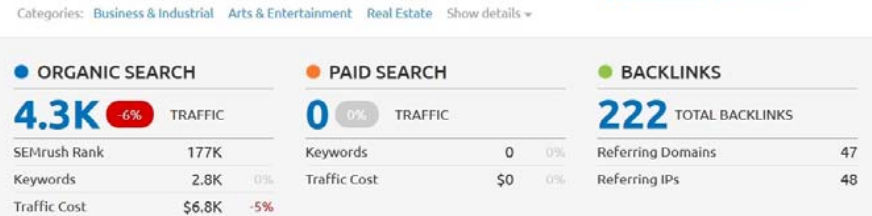

Domain Overview "riverbendtf.com"

Riverbend – Addressed Later – Are these Backlinks Legitimate?

Backlinks Comparison

Enter up to five domains and compare

	energyhomes.org	tfguild.org	timberframe.org
ROOT DOMAIN	35	2,300	517 - Backlinks
Metrics	13	273	80 - Referring Domains
Backlinks	35	2.3k	517
Referring Domains	13	273	80
Governmental	0	0	0
Educational	0	1	0
.com	8	186	61
.net	2	14	8
.org	3	37	4