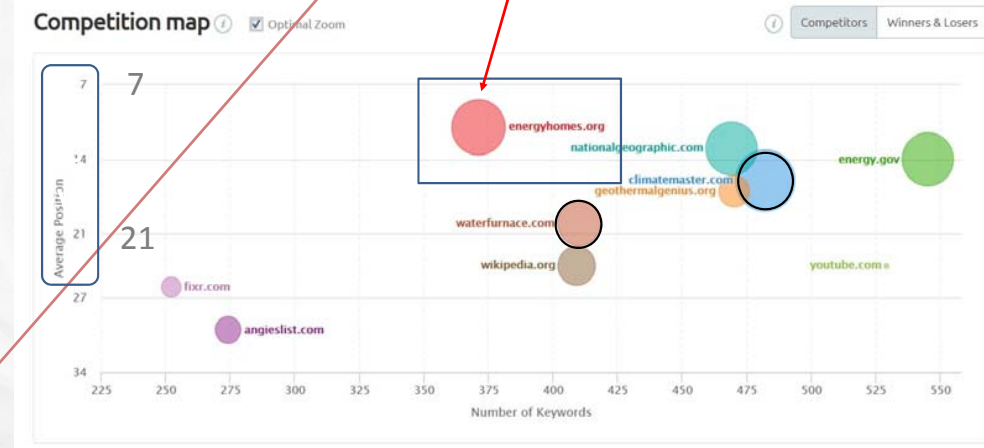

SEO BACKLINKS, DIVERSITY AND “NO-FOLLOW” LINKS

Quality of Backlinks and Backlink Diversity is more Important than number of backlinks

- RiverbendTF.com 222 Backlinks
- TFGuild.org 2,300 Backlinks
- EnergyHomes.org 35 Backlinks