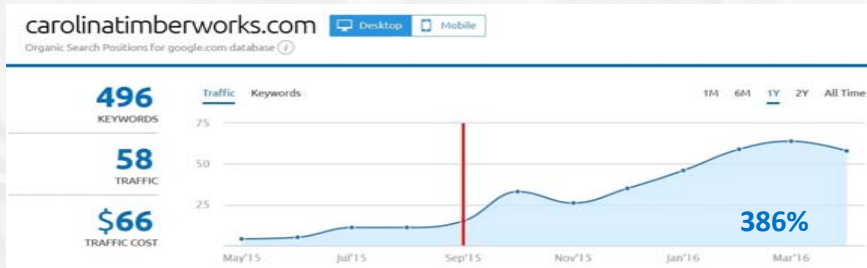

56% Click Through on Top 3 SEO

HTTPS://MOZ.COM/BLOG

Deciphering a SERP (Search Engine Results Page)

Search Window

Number of SERPs

Sponsored Links (SEM)

Organic Results (SEO)

Sponsored Links (SEM)

TOP VPPs SEO INCREASE WITH STRUCTURED CONTENT

Ranked Keywords, Monthly Traffic Impressions, Traffic Cost (if paid results)

NON-VPP TF COMPANY WEBSITE TRAFFIC TRENDS

SEO BACKLINKS, DIVERSITY AND “NO-FOLLOW” LINKS